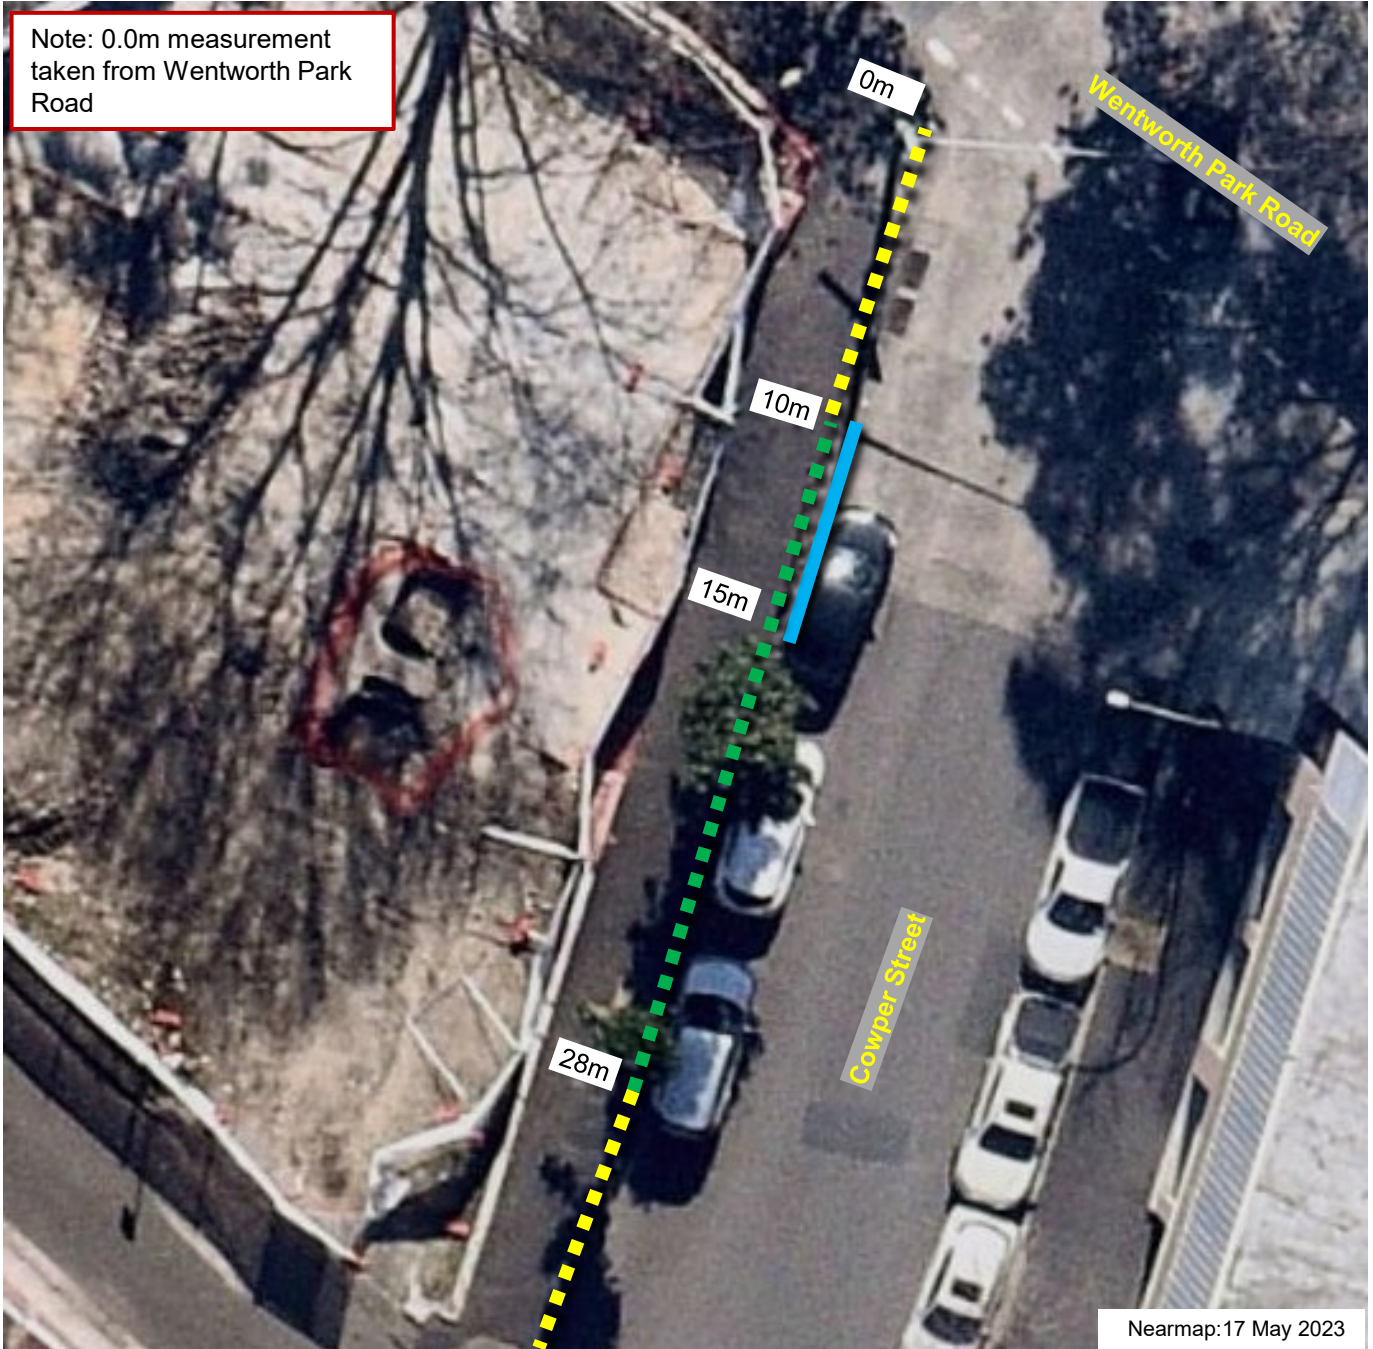

Proposal

Cowper Street, Glebe Proposed parking changes

Existing

 No Stopping

 2P Ticket 8am-6pm Mon-Fri
Permit Holders Excepted Area G

Proposed

 No Parking Car Share Vehicles
Excepted